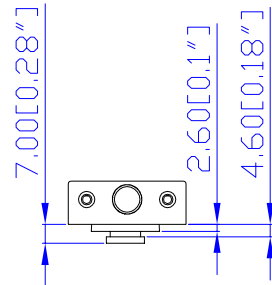

NEMA L5-30P

VIEW A

VIEW B

VIEW C

Option 1.

Option 2.

VIEW D

Option 3.

NOTES:

1.ALL DIMENSIONS ARE MILLMETERS[INCHES].

DRAWN :	EVA Lin	Sep 17, 2009
ENGINEER:	Kevin_L	Sep 17, 2009
APPROVED:	Kevin_C	Sep 17, 2009

DO NOT SCALE DRAWING

SHEET 1 OF 1

THIS DRAWING AND SPECIFICATIONS HEREIN ARE THE PROPERTY OF RARITAN, INC. AND SHALL NOT BE COPIED, REPRODUCED OR USED, IN WHOLE OR IN PART, AS THE BASIS FOR THE MANUFACTURE OR SALE OF ITEMS WITHOUT WRITTEN PERMISSION FROM RARITAN, INC. THIS DRAWING IS BASED UPON LATEST AVAILABLE INFORMATION AND IS SUBJECT TO CHANGE WITHOUT NOTICE.

TITLE: iPDU Zero U,  
Single Phase, 24A/100-120V,  
Input: NEMA L5-30P,  
Output: (20) NAME 5-15R

DWG NO. MDPXS20-30L & MDPXS20-30L-M

REV. A