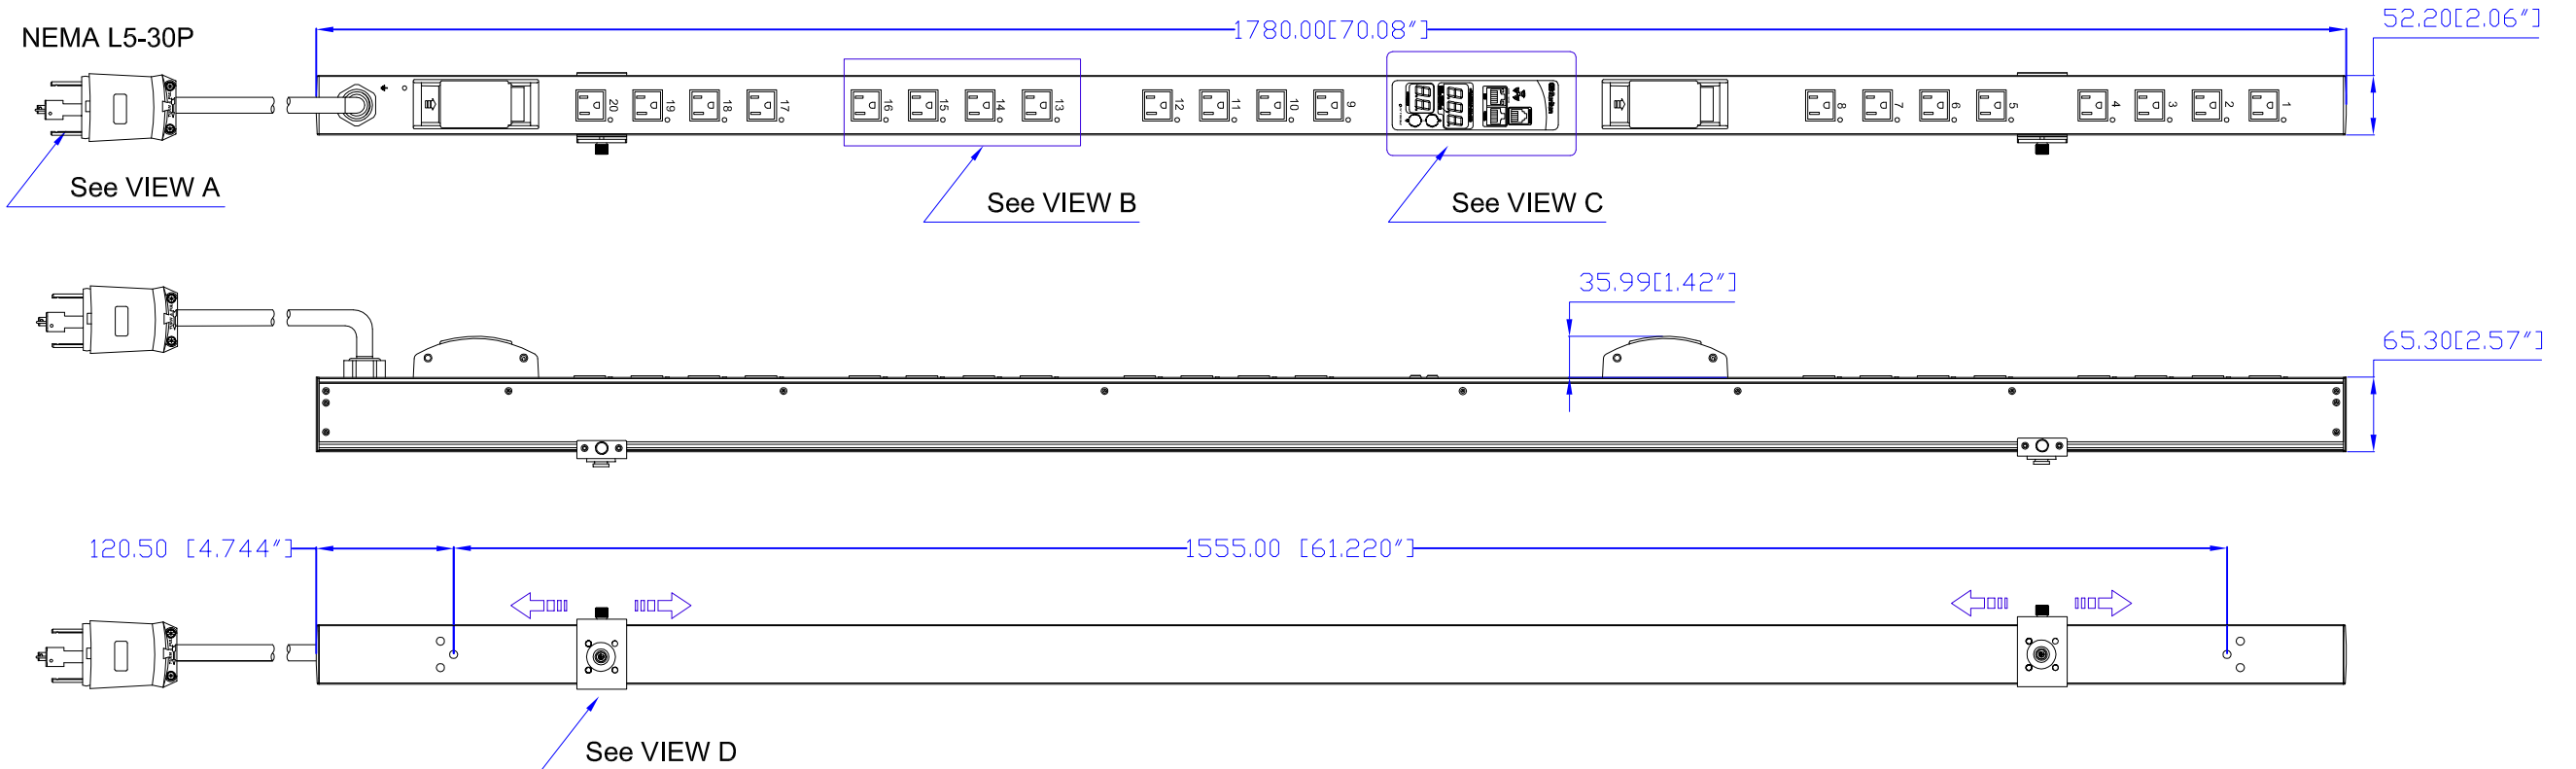

NEMA L5-30P

VIEW A

VIEW B

VIEW C

Option 1.

Option 2.

VIEW D

Option 3.

NOTES:

1.ALL DIMENSIONS ARE MILLMETERS[INCHES].

DRAWN :	EVA Lin	Sep 17, 2009
ENGINEER:	Kevin_L	Sep 17, 2009
APPROVED:	Kevin_C	Sep 17, 2009

DO NOT SCALE DRAWING

SHEET 1 OF 1

THIS DRAWING AND SPECIFICATIONS HEREIN ARE THE PROPERTY OF RARITAN, INC. AND SHALL NOT BE COPIED, REPRODUCED OR USED, IN WHOLE OR IN PART, AS THE BASIS FOR THE MANUFACTURE OR SALE OF ITEMS WITHOUT WRITTEN PERMISSION FROM RARITAN, INC. THIS DRAWING IS BASED UPON LATEST AVAILABLE INFORMATION AND IS SUBJECT TO CHANGE WITHOUT NOTICE.

TITLE: iPDU Zero U,  
Single Phase, 24A/100-120V,  
Input: NEMA L5-30P,  
Output: (20) NAME 5-15R

DWG NO. MDPXS20-30L & MDPXS20-30L-M

REV. A