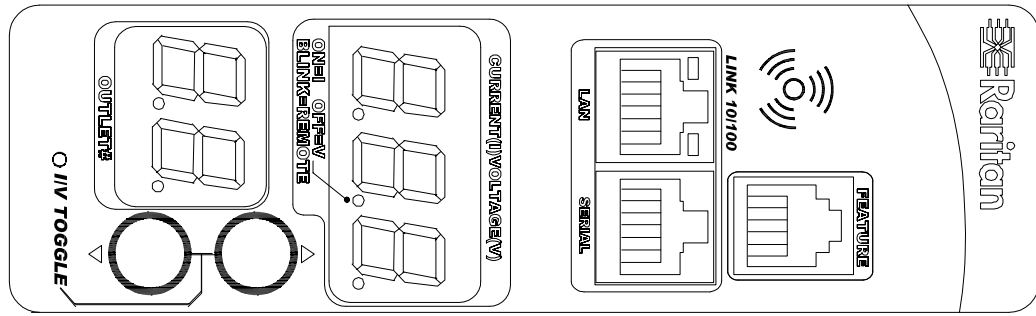

NEMA L5-30P

VIEW A

VIEW B

VIEW C

Option 1.

Option 2.

VIEW D

Option 3.

NOTES:

1.ALL DIMENSIONS ARE MILLMETERS[INCHES].

DRAWN :	EVA Lin	Sep 17, 2009
ENGINEER:	Kevin_L	Sep 17, 2009
APPROVED:	Kevin_C	Sep 17, 2009

DO NOT SCALE DRAWING

SHEET 1 OF 1

THIS DRAWING AND SPECIFICATIONS HEREIN ARE THE PROPERTY OF RARITAN, INC. AND SHALL NOT BE COPIED, REPRODUCED OR USED, IN WHOLE OR IN PART, AS THE BASIS FOR THE MANUFACTURE OR SALE OF ITEMS WITHOUT WRITTEN PERMISSION FROM RARITAN, INC. THIS DRAWING IS BASED UPON LATEST AVAILABLE INFORMATION AND IS SUBJECT TO CHANGE WITHOUT NOTICE.

TITLE: iPDU Zero U,  
Single Phase, 24A/100-120V,  
Input: NEMA L5-30P,  
Output: (20) NAME 5-15R

DWG NO. MDPXS20-30L & MDPXS20-30L-M

REV. A