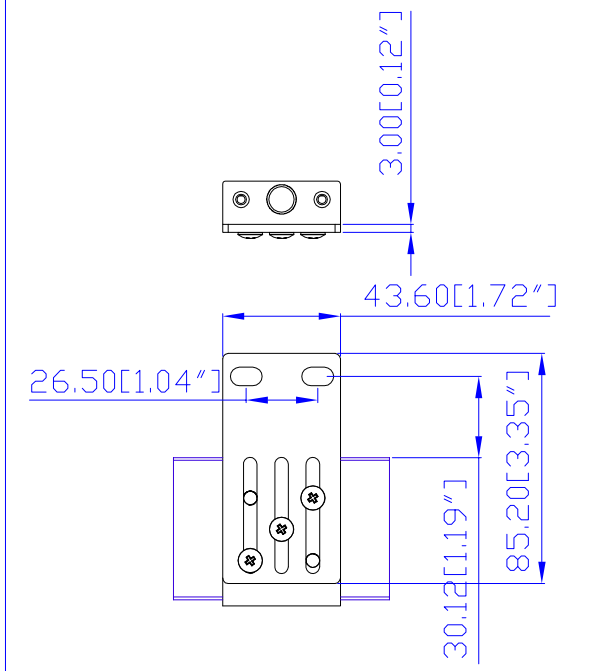

NEMA L5-30P

VIEW A

VIEW B

VIEW C

Option 1.

Option 2.

VIEW D

Option 3.

NOTES:

1.ALL DIMENSIONS ARE MILLMETERS[INCHES].

DRAWN :	EVA Lin	Sep 17, 2009
ENGINEER:	Kevin_L	Sep 17, 2009
APPROVED:	Kevin_C	Sep 17, 2009

DO NOT SCALE DRAWING

SHEET 1 OF 1

THIS DRAWING AND SPECIFICATIONS HEREIN ARE THE PROPERTY OF RARITAN, INC. AND SHALL NOT BE COPIED, REPRODUCED OR USED, IN WHOLE OR IN PART, AS THE BASIS FOR THE MANUFACTURE OR SALE OF ITEMS WITHOUT WRITTEN PERMISSION FROM RARITAN, INC. THIS DRAWING IS BASED UPON LATEST AVAILABLE INFORMATION AND IS SUBJECT TO CHANGE WITHOUT NOTICE.

TITLE: iPDU Zero U,  
Single Phase, 24A/100-120V,  
Input: NEMA L5-30P,  
Output: (20) NAME 5-15R

DWG NO. MDPXS20-30L & MDPXS20-30L-M

REV. A