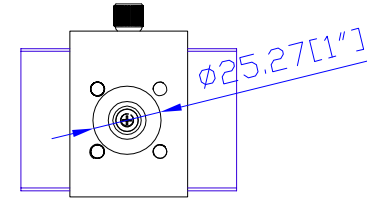

NEMA L5-30P

VIEW A

VIEW B

VIEW C

Option 1.

Option 2.

VIEW D

Option 3.

NOTES:

1.ALL DIMENSIONS ARE MILLMETERS[INCHES].

DRAWN :	EVA Lin	Sep 17, 2009
ENGINEER:	Kevin_L	Sep 17, 2009
APPROVED:	Kevin_C	Sep 17, 2009

DO NOT SCALE DRAWING

SHEET 1 OF 1

THIS DRAWING AND SPECIFICATIONS HEREIN ARE THE PROPERTY OF RARITAN, INC. AND SHALL NOT BE COPIED, REPRODUCED OR USED, IN WHOLE OR IN PART, AS THE BASIS FOR THE MANUFACTURE OR SALE OF ITEMS WITHOUT WRITTEN PERMISSION FROM RARITAN, INC. THIS DRAWING IS BASED UPON LATEST AVAILABLE INFORMATION AND IS SUBJECT TO CHANGE WITHOUT NOTICE.

TITLE: iPDU Zero U,  
Single Phase, 24A/100-120V,  
Input: NEMA L5-30P,  
Output: (20) NAME 5-15R

DWG NO. MDPXS20-30L & MDPXS20-30L-M

REV. A