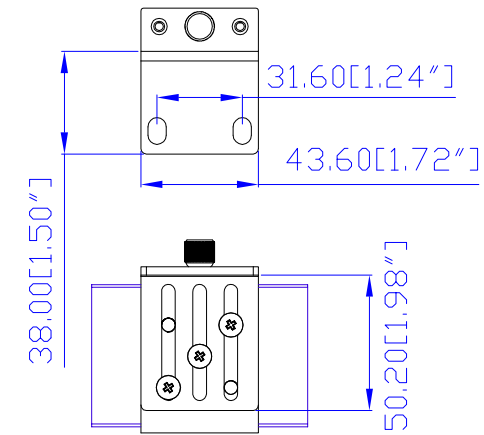

NEMA L5-30P

VIEW A

VIEW B

VIEW C

Option 1.

Option 2.

VIEW D

Option 3.

NOTES:

1.ALL DIMENSIONS ARE MILLMETERS[INCHES].

DRAWN :	EVA Lin	Sep 17, 2009
ENGINEER:	Kevin_L	Sep 17, 2009
APPROVED:	Kevin_C	Sep 17, 2009

DO NOT SCALE DRAWING

SHEET 1 OF 1

THIS DRAWING AND SPECIFICATIONS HEREIN ARE THE PROPERTY OF RARITAN, INC. AND SHALL NOT BE COPIED, REPRODUCED OR USED, IN WHOLE OR IN PART, AS THE BASIS FOR THE MANUFACTURE OR SALE OF ITEMS WITHOUT WRITTEN PERMISSION FROM RARITAN, INC. THIS DRAWING IS BASED UPON LATEST AVAILABLE INFORMATION AND IS SUBJECT TO CHANGE WITHOUT NOTICE.

TITLE: iPDU Zero U,  
Single Phase, 24A/100-120V,  
Input: NEMA L5-30P,  
Output: (20) NAME 5-15R

DWG NO. MDPXS20-30L & MDPXS20-30L-M

REV. A