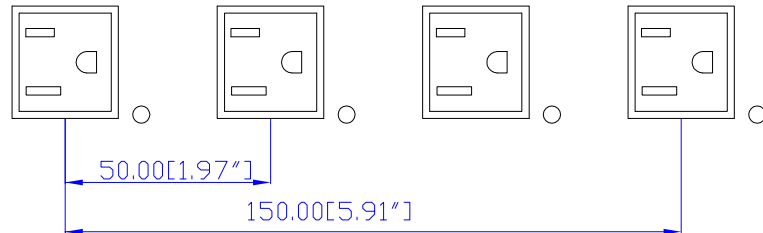

NEMA L5-30P

VIEW A

VIEW B

VIEW C

Option 1.

Option 2.

VIEW D

Option 3.

NOTES:

1.ALL DIMENSIONS ARE MILLMETERS[INCHES].

DRAWN :	EVA Lin	Sep 17, 2009
ENGINEER:	Kevin_L	Sep 17, 2009
APPROVED:	Kevin_C	Sep 17, 2009

DO NOT SCALE DRAWING

SHEET 1 OF 1

THIS DRAWING AND SPECIFICATIONS HEREIN ARE THE PROPERTY OF RARITAN, INC. AND SHALL NOT BE COPIED, REPRODUCED OR USED, IN WHOLE OR IN PART, AS THE BASIS FOR THE MANUFACTURE OR SALE OF ITEMS WITHOUT WRITTEN PERMISSION FROM RARITAN, INC. THIS DRAWING IS BASED UPON LATEST AVAILABLE INFORMATION AND IS SUBJECT TO CHANGE WITHOUT NOTICE.

TITLE: iPDU Zero U,  
Single Phase, 24A/100-120V,  
Input: NEMA L5-30P,  
Output: (20) NAME 5-15R

DWG NO. MDPXS20-30L & MDPXS20-30L-M

REV. A