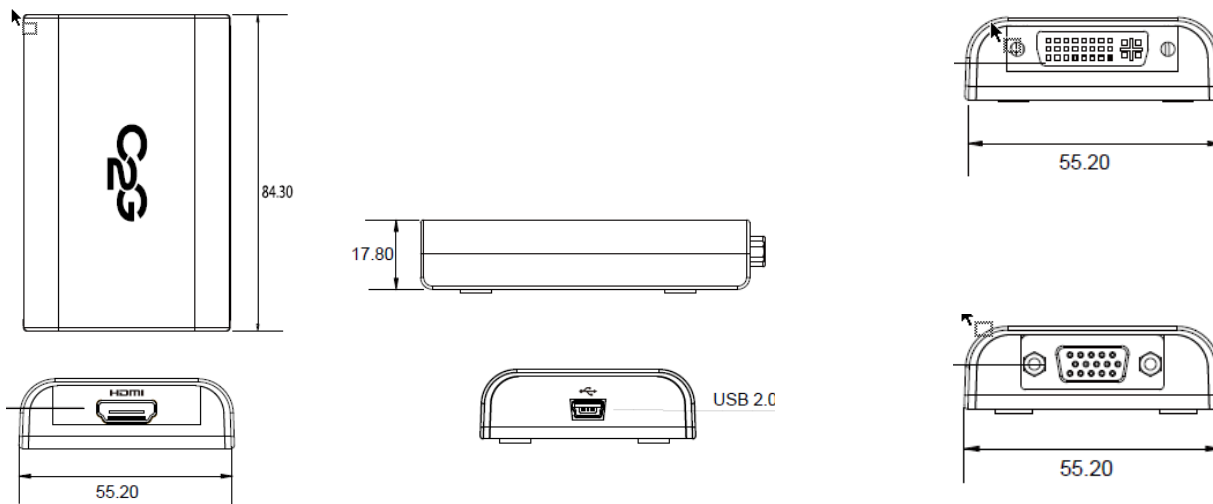

USB to Video Adapters

- Available in VGA, DVI and HDMI formats
- Resolutions of up to 1920x1080 or 1440x900 supported (DVI supported to 2048x1152)
- Compatible with up to 6 adapters per PC for multi display support

Physical Characteristics:

Inputs:	USB Mini-B 5 pin Female
Outputs:	VGA, DVI-I, HDMI
Operating Temperature:	10-40°
Storage Temperature:	-10~80°
Relative Humidity:	< 85% non-condensing
Dimensions:	84.5 x 55.5 x 18mm
Housing:	ABS Plastic